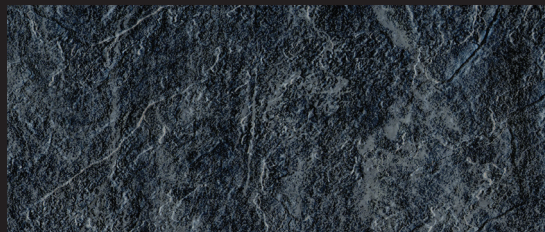

POOL Liner Range

RUSTIC

SANDSTONE

WHITE MARBLE

SLATE

CERAMIC BLUE

CERAMIC GREY

CERAMIC TERRACOTTA

- Guaranteed watertight
- Quick and easy installation compared to glass mosaic tiling
- No fallen tiles or crumbling grout
- Minimum maintenance
- 2mm thick
- Ideal for new pools and for renovations!
- Looks like traditional tiles
- Guaranteed for 10 years

EXTREME
pool lining system

EXTREME 3D POOL LINING SYSTEM

The latest addition to the Extreme range of linings available now is the 3D range of patterns. Manufactured in 2mm thick reinforced material incorporating a natural looking textured surface that makes it feel totally unique.

The Extreme 3D range is available in seven distinctive patterns, 3D Rustic, 3D Sandstone, 3D Marble and 3D Slate are all manufactured and designed to make swimming in your pool a pleasure for years to come.