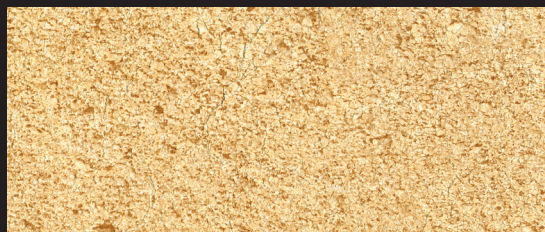

POOL Liner Range

RUSTIC

SANDSTONE

WHITE MARBLE

SLATE

CERAMIC BLUE

CERAMIC GREY

CERAMIC TERRACOTTA

- Guaranteed watertight
- Quick and easy installation compared to glass mosaic tiling
- No fallen tiles or crumbling grout
- Minimum maintenance
- 2mm thick
- Ideal for new pools and for renovations!
- Looks like traditional tiles
- Guaranteed for 10 years

EXTREME
pool lining system

EXTREME 3D POOL LINING SYSTEM

The latest addition to the Extreme range of linings available now is the 3D range of patterns. Manufactured in 2mm thick reinforced material incorporating a natural looking textured surface that makes it feel totally unique.

The Extreme 3D range is available in seven distinctive patterns, 3D Rustic, 3D Sandstone, 3D Marble and 3D Slate are all manufactured and designed to make swimming in your pool a pleasure for years to come.