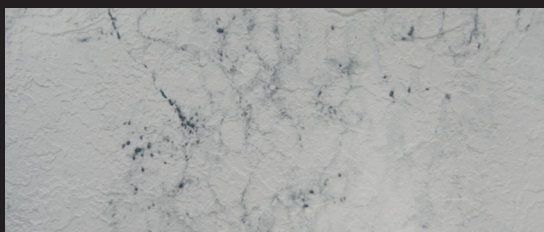

POOL Liner Range

RUSTIC

SANDSTONE

WHITE MARBLE

SLATE

CERAMIC BLUE

CERAMIC GREY

CERAMIC TERRACOTTA

- Guaranteed watertight
- Quick and easy installation compared to glass mosaic tiling
- No fallen tiles or crumbling grout
- Minimum maintenance
- 2mm thick
- Ideal for new pools and for renovations!
- Looks like traditional tiles
- Guaranteed for 10 years

EXTREME
pool lining system

EXTREME 3D POOL LINING SYSTEM

The latest addition to the Extreme range of linings available now is the 3D range of patterns. Manufactured in 2mm thick reinforced material incorporating a natural looking textured surface that makes it feel totally unique.

The Extreme 3D range is available in seven distinctive patterns, 3D Rustic, 3D Sandstone, 3D Marble and 3D Slate are all manufactured and designed to make swimming in your pool a pleasure for years to come.